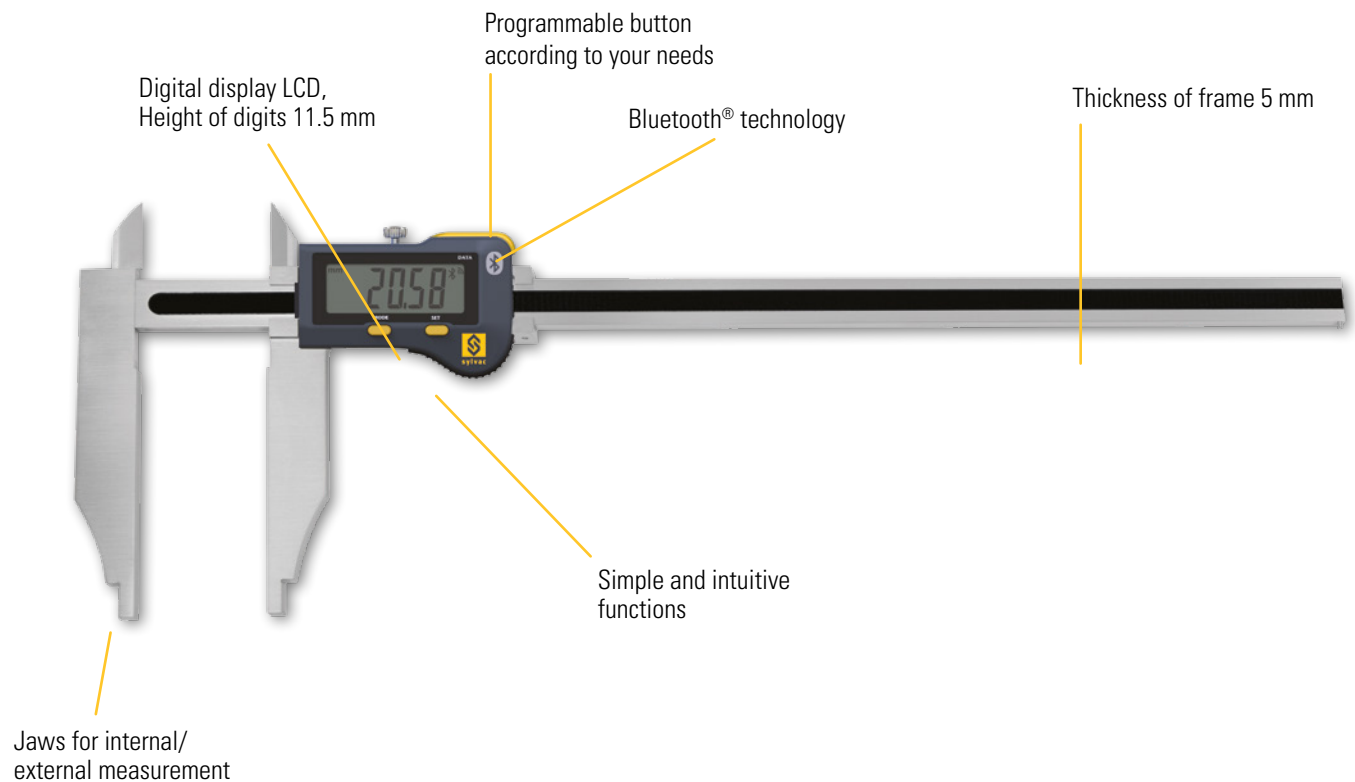

Caliper mid size

S_Cal EVO Form B

DESCRIPTION

MID SIZE CALIPER R5 WITH UPPER JAWS

- **Integrated Bluetooth® wireless technology**

- Mid size caliper r5 for internal/external measurement
- Programmable button according to your needs
- Water protected for heavy-duty work with coolants and lubricants, protection rating IP67 according to IEC 60529,
- Automatic wake-up by moving the electronic on his frame. (Absolute System S.I.S)
- Sleeping mode after 10 min. of no use. (Absolute System S.I.S)
- Position memorized in sleeping mode, **Absolute System S.I.S***
- Maximum speed of displacement : 2.5 m/sec
- Mechanical frame in stainless steel, hardened and grinded
- Great comfort of use thanks to its ergonomic frame

Mid size caliper with upper jaws

* SIS description on page 5

Caliper mid size

S_Cal EVO Form B

DIMENSIONAL DRAWING

MID SIZE CALIPER R5 WITH UPPER JAWS

TECHNICAL SPECIFICATIONS

		810.1556	810.1558
Measuring range	mm	300	500
Accuracy	mm	0.03	
Resolution	mm	0.01	
A	mm	495	595
Bar section	mm	17x5	
Protection rating according to IEC 60529		IP67	
Output data		Bluetooth® wireless technology*	
Functions		Zero setting, Preset (max 999.99), mm/inch, Hold, Data	
Smart Inductive Sensor		●	