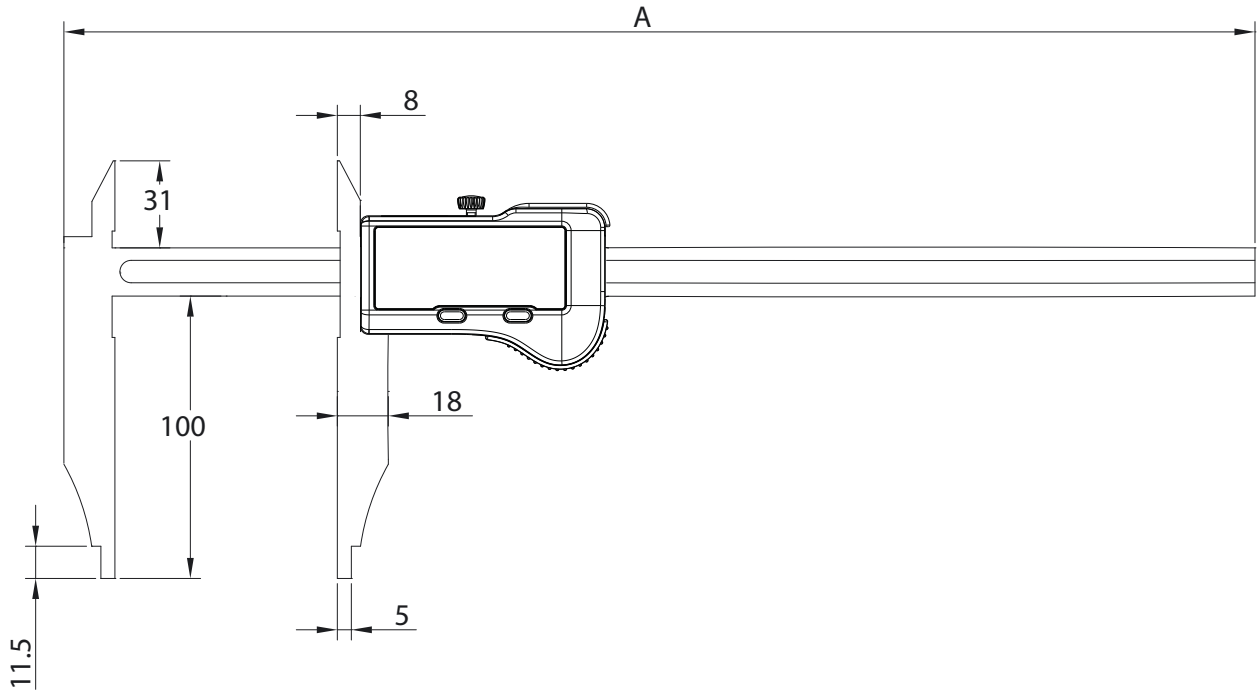

Caliper mid size

S_Cal EVO Form B

DESCRIPTION

MID SIZE CALIPER R5 WITH UPPER JAWS

- **Integrated Bluetooth® wireless technology**

- Mid size caliper r5 for internal/external measurement
- Programmable button according to your needs
- Water protected for heavy-duty work with coolants and lubricants, protection rating IP67 according to IEC 60529,
- Automatic wake-up by moving the electronic on his frame. (Absolute System S.I.S)
- Sleeping mode after 10 min. of no use. (Absolute System S.I.S)
- Position memorized in sleeping mode, **Absolute System S.I.S***
- Maximum speed of displacement : 2.5 m/sec
- Mechanical frame in stainless steel, hardened and grinded
- Great comfort of use thanks to its ergonomic frame

Mid size caliper with upper jaws

* SIS description on page 5

Caliper mid size

S_Cal EVO Form B

DIMENSIONAL DRAWING

MID SIZE CALIPER R5 WITH UPPER JAWS

TECHNICAL SPECIFICATIONS

		810.1556	810.1558
Measuring range	mm	300	500
Accuracy	mm	0.03	
Resolution	mm	0.01	
A	mm	495	595
Bar section	mm	17x5	
Protection rating according to IEC 60529		IP67	
Output data		Bluetooth® wireless technology*	
Functions		Zero setting, Preset (max 999.99), mm/inch, Hold, Data	
Smart Inductive Sensor		●	